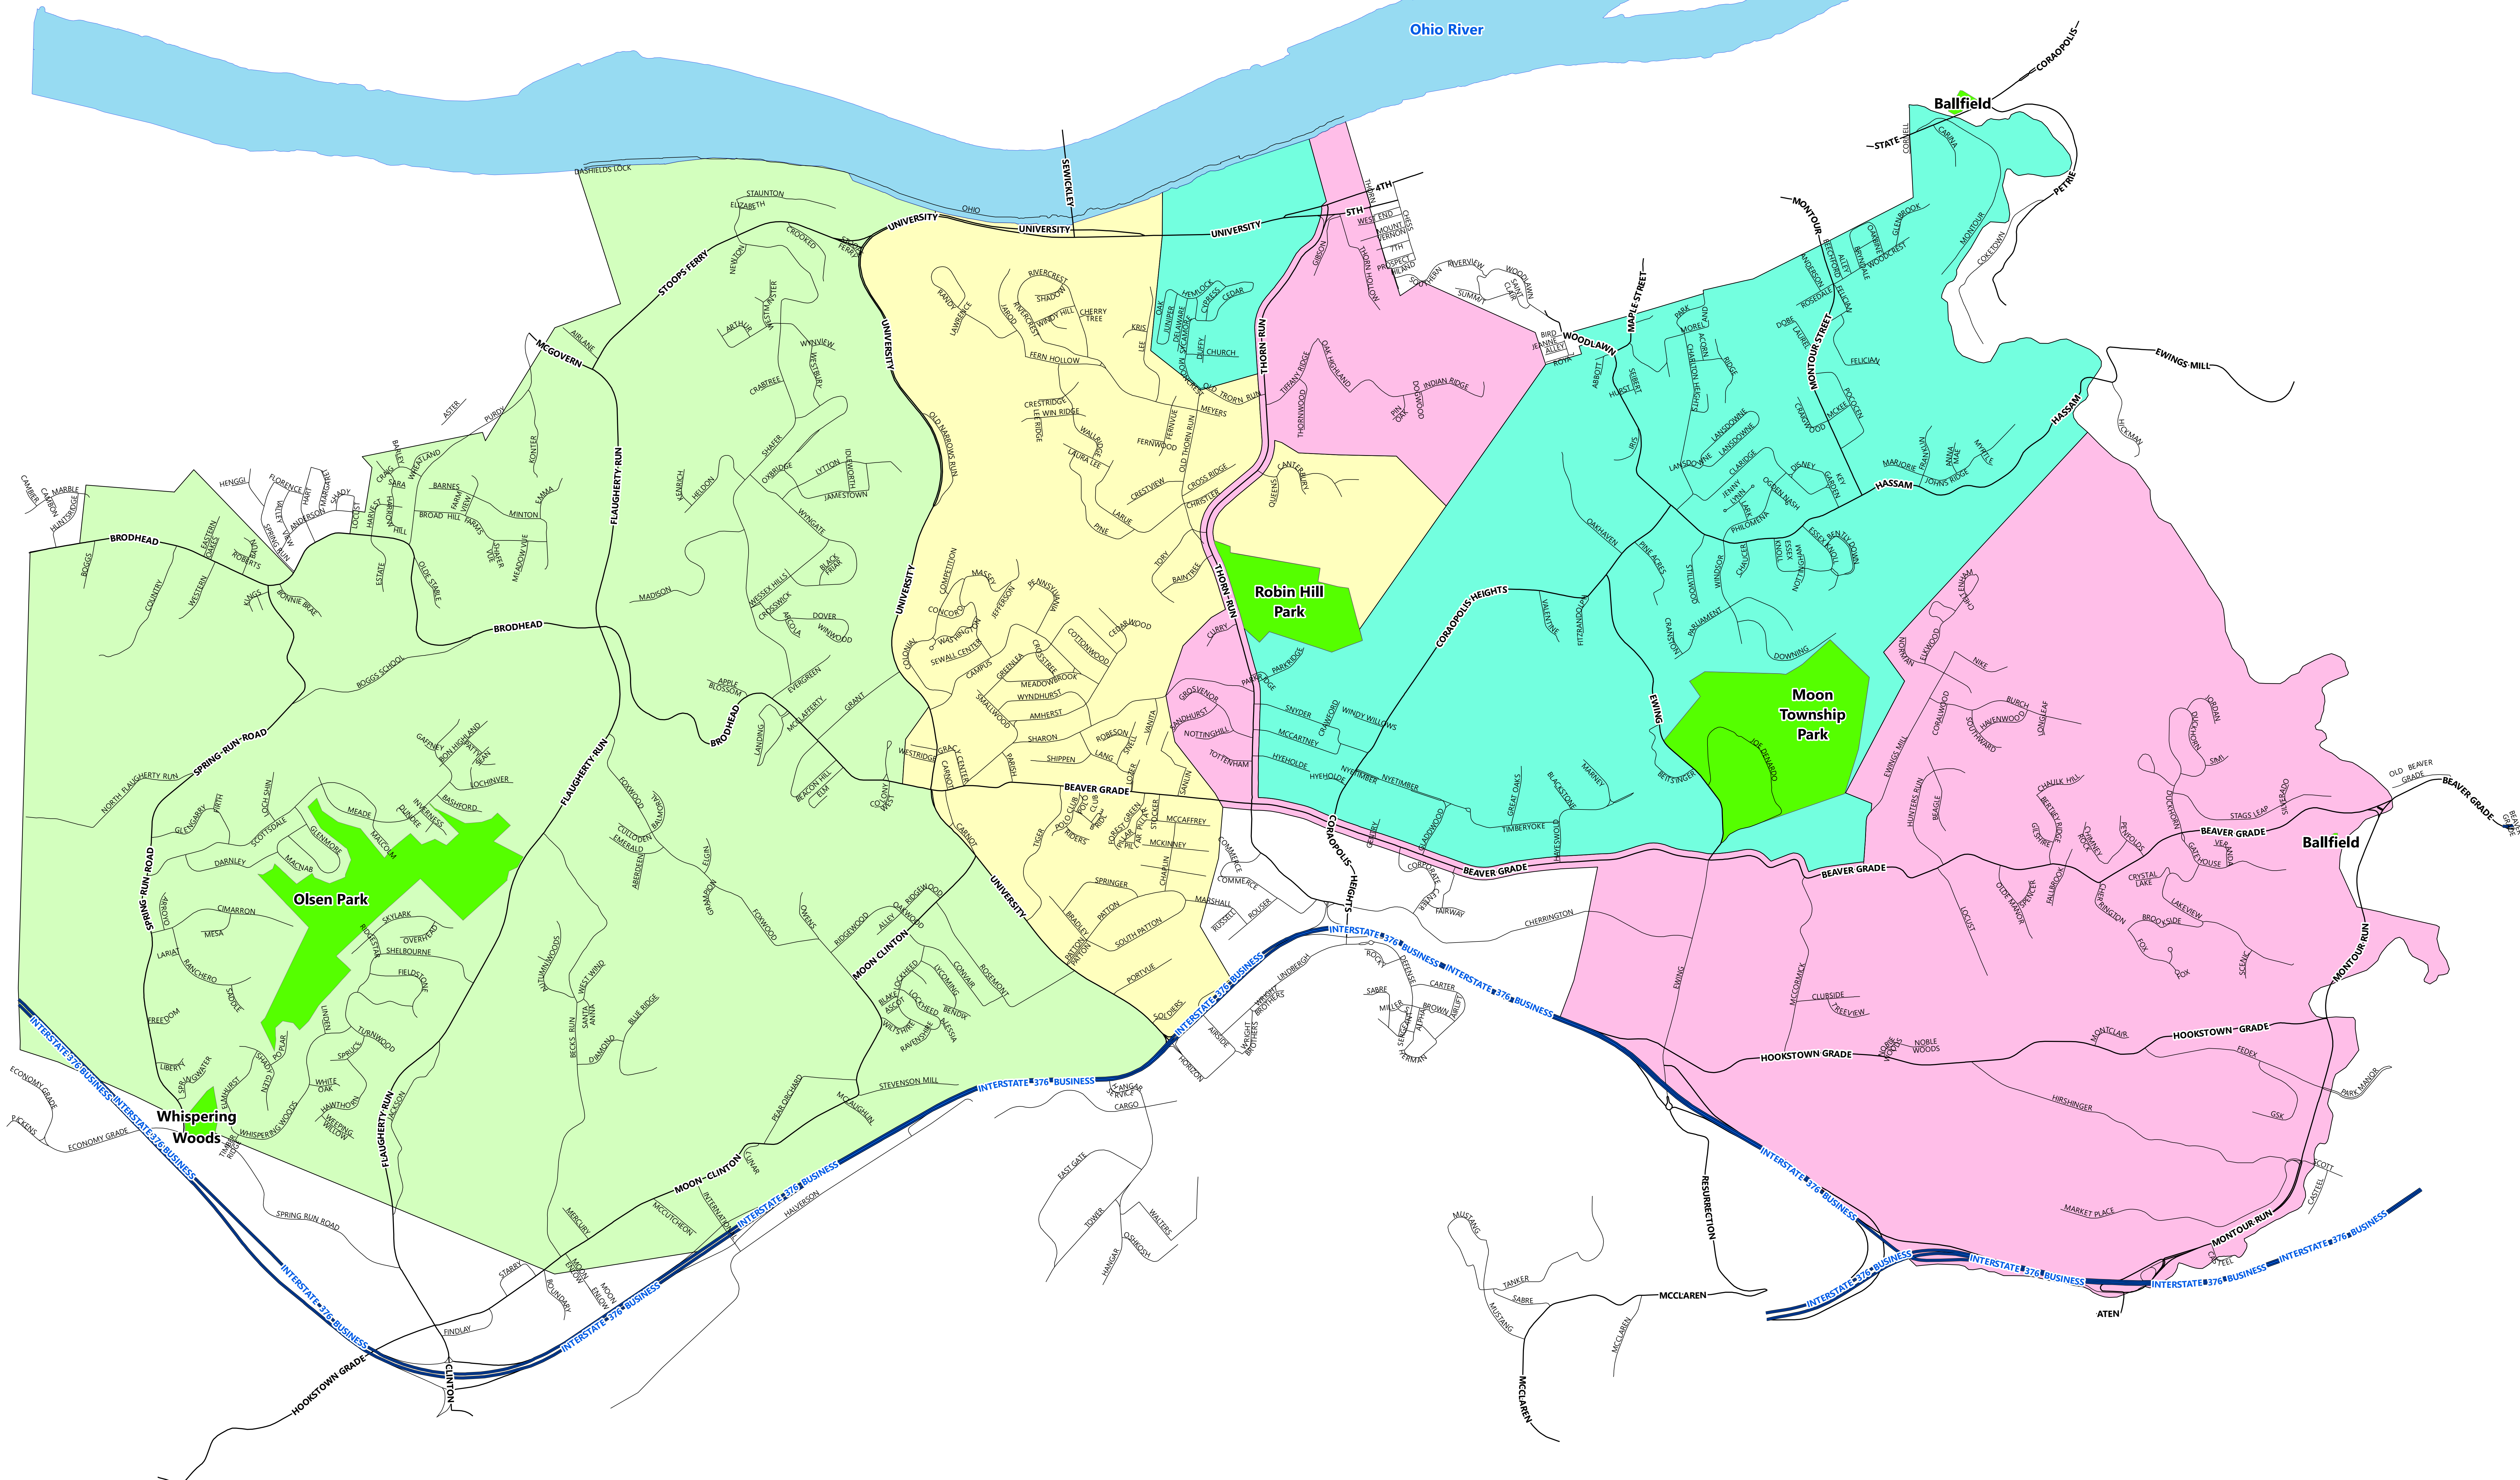

MOON TOWNSHIP COLLECTION DAYS OF SERVICE

* ROUTES TO BECOME EFFECTIVE 12/3/2018

 **MONDAY_DOS**
 **TUESDAY_DOS**
 **WEDNESDAY_DOS**
 **THURSDAY_DOS**

OCTOBER 2018