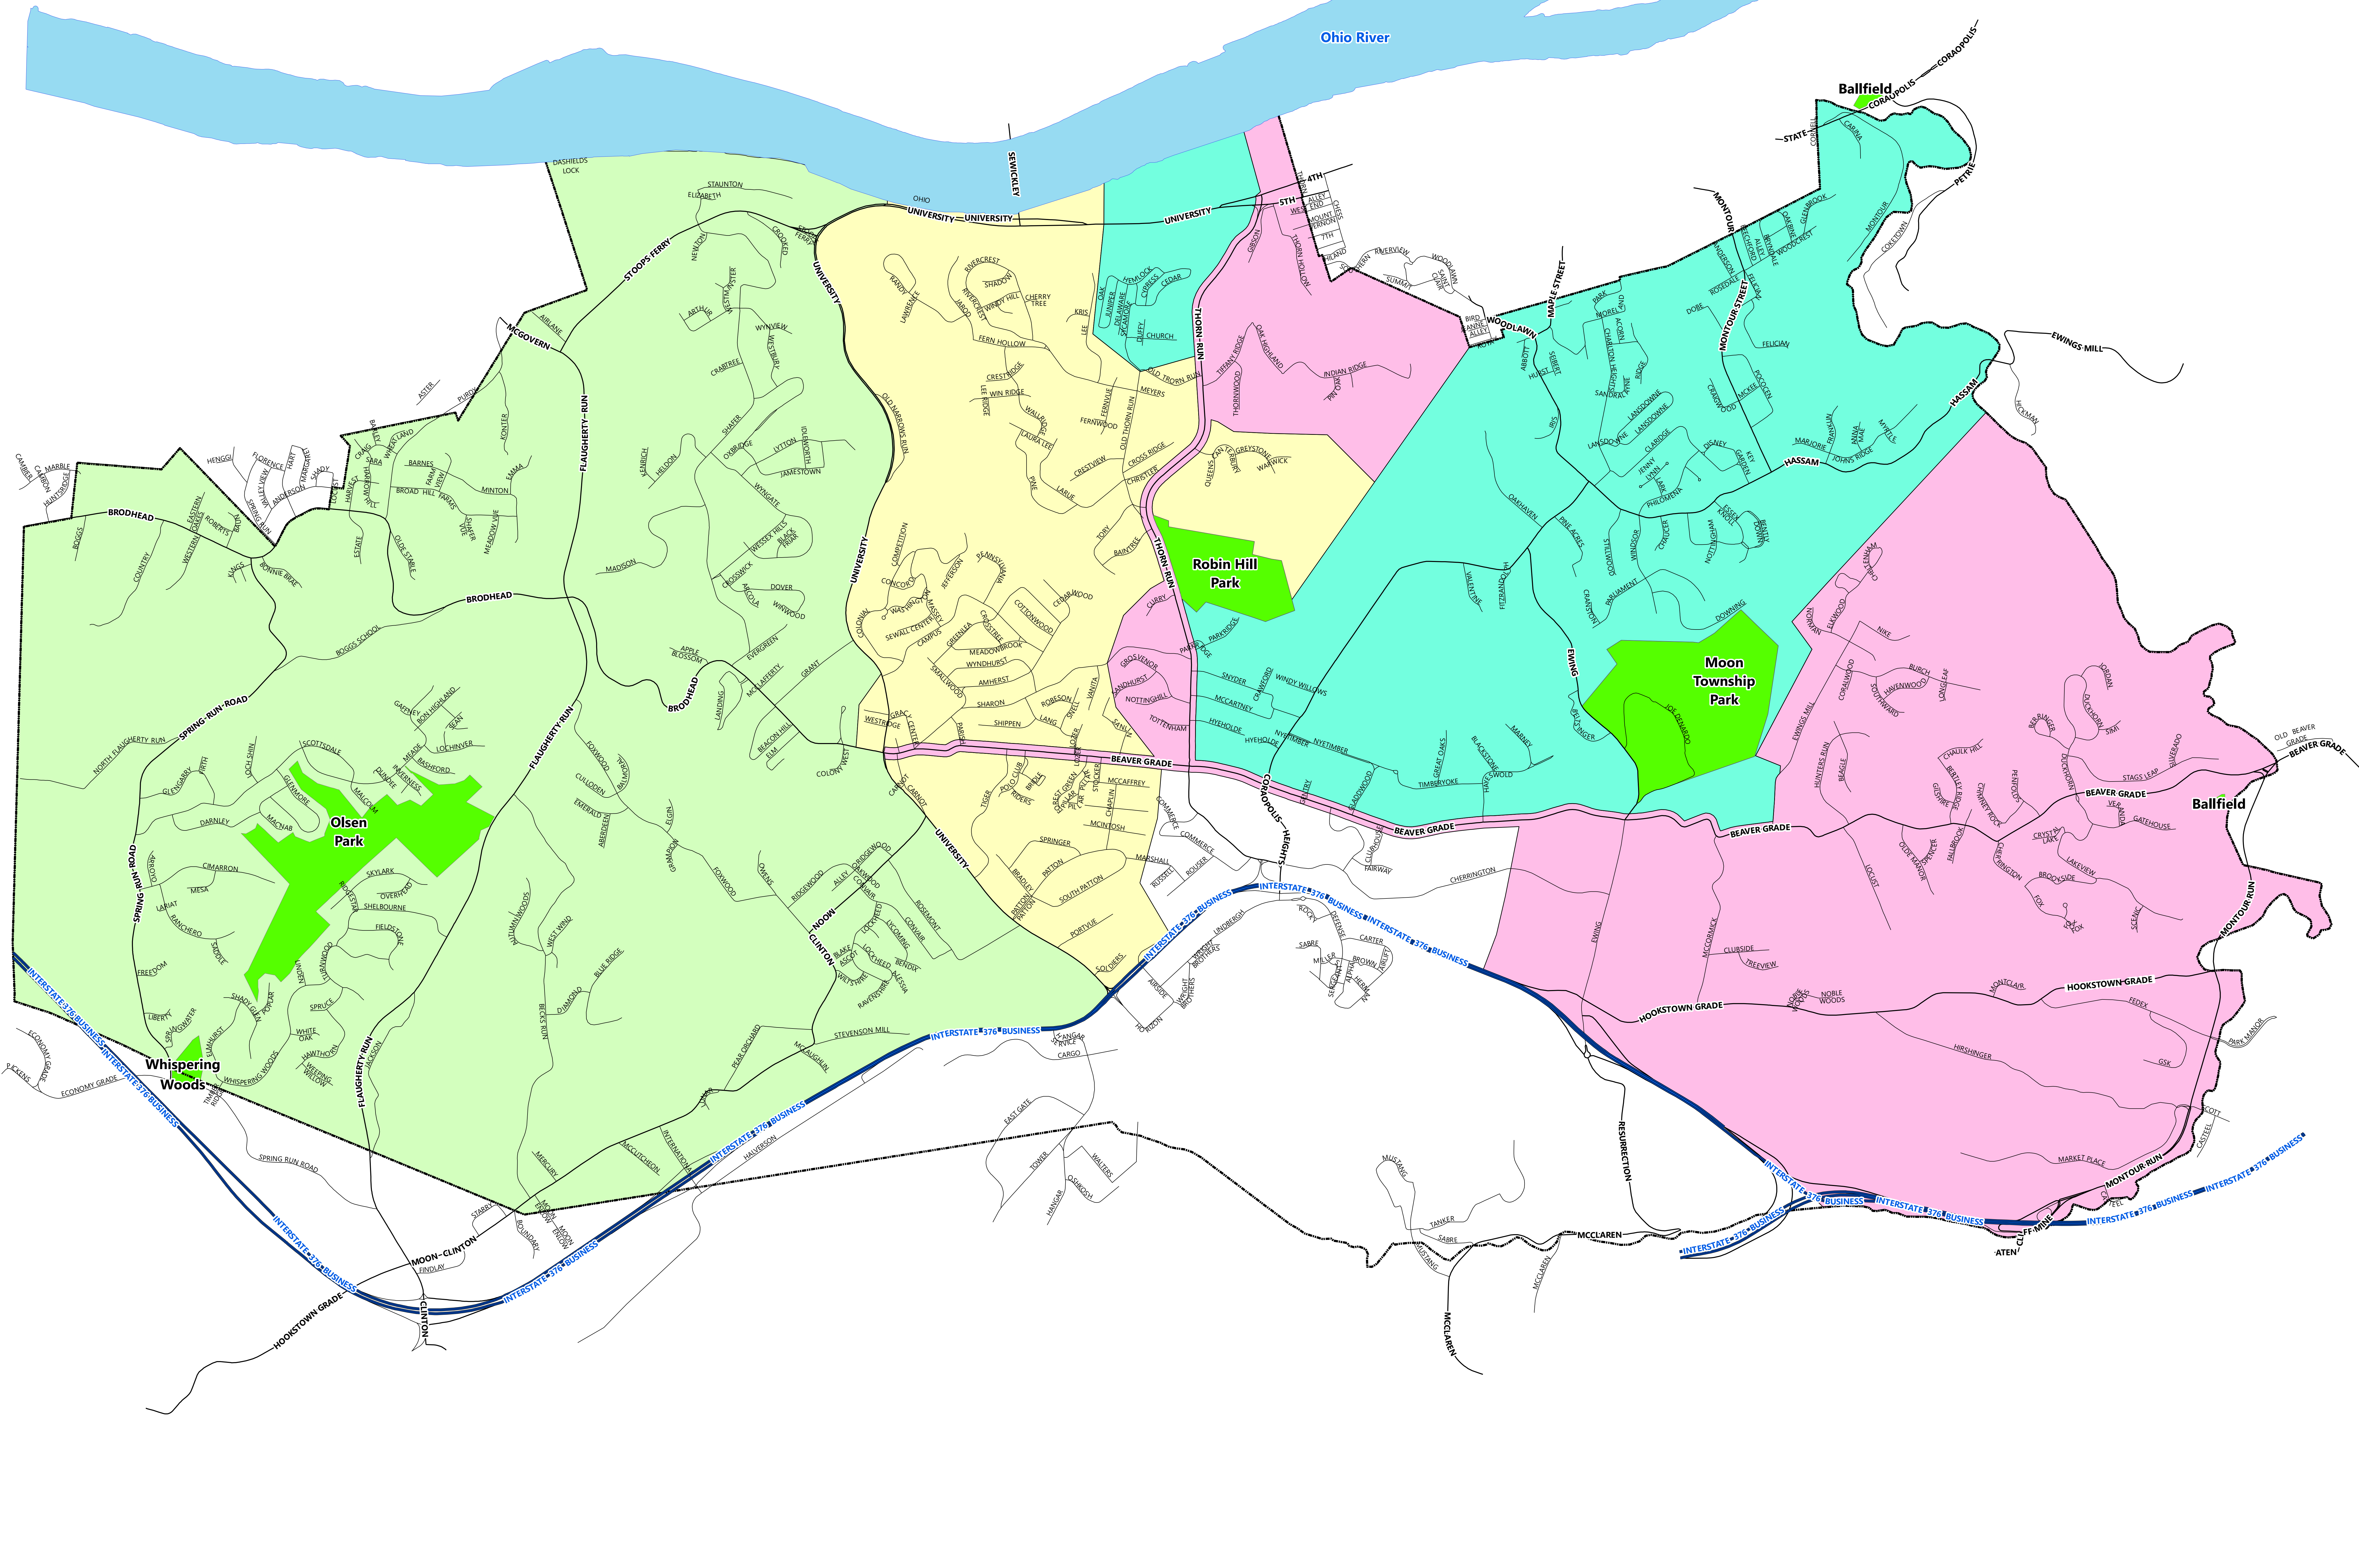

MOON TOWNSHIP COLLECTION DAYS OF SERVICE

* ROUTES TO BECOME EFFECTIVE 12/3/2018

MONDAY_DOS TUESDAY_DOS WEDNESDAY_DOS THURSDAY_DOS

OCTOBER 2018