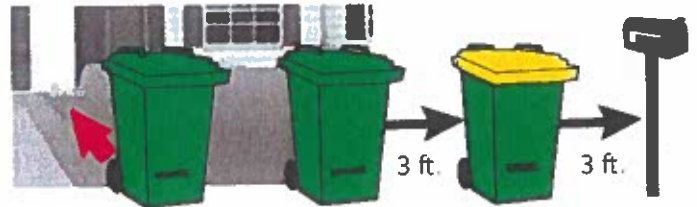

MOON TOWNSHIP RECYCLING UPDATES

Cart Delivery: Week of
November 7, 2022

Cart Collection Begins: Week of
November 14, 2022

PROPER CART PLACEMENT

Place your cart at least 3 feet away from all objects including your second cart, mailbox, car, or tree. The lid opening should face the street with the wheels of the cart facing your house.

Place wheels of cart toward house.

Keep space between carts and other objects.

Do not obstruct collection of carts or bulk items by parking vehicles in the vicinity. Keep area clear for easy access by collection truck.